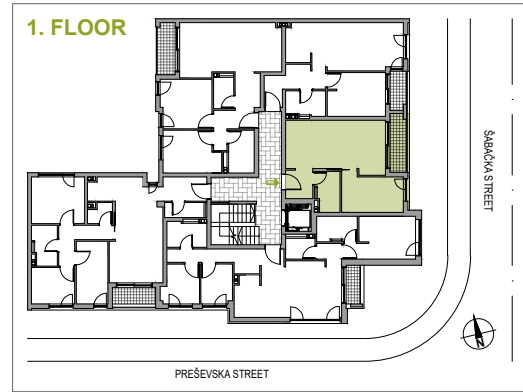

## APARTMENT NUMBER 2

FLOOR: 1  
ROOMS: 0.5  
SQUARE M: 43.76 m<sup>2</sup>

### APARTMENT NUMBER 2

	NAME	Square M
2.1	Hallway	3.48 m <sup>2</sup>
2.2	Living / Eating / Cooking	21.97 m <sup>2</sup>
2.3	Bathroom / WC	4.10 m <sup>2</sup>
2.4	Room 1/2	10.00 m <sup>2</sup>
2.5	Terrace	4.21 m <sup>2</sup>
APARTMENT NUMBER 2		43.76 m <sup>2</sup>