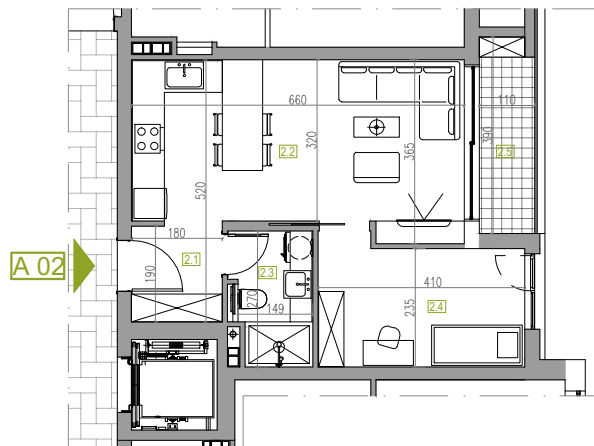

## APARTMENT NUMBER 2

FLOOR: 1  
ROOMS: 0.5  
SQUARE M: 43.76 m<sup>2</sup>

### APARTMENT NUMBER 2

	NAME	Square M
2.1	Hallway	3.48 m <sup>2</sup>
2.2	Living / Eating / Cooking	21.97 m <sup>2</sup>
2.3	Bathroom / WC	4.10 m <sup>2</sup>
2.4	Room 1/2	10.00 m <sup>2</sup>
2.5	Terrace	4.21 m <sup>2</sup>
APARTMENT NUMBER 2		43.76 m <sup>2</sup>