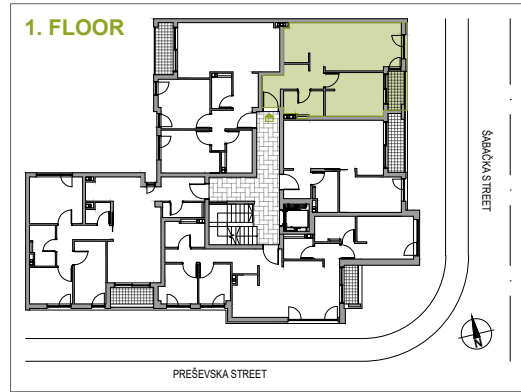

## APARTMENT NUMBER 3

FLOOR: 1  
ROOMS: 1  
SQUARE M: 48.19 m<sup>2</sup>

### APARTMENT NUMBER 3

	NAME	Square M
3.1	Hallway	6.64 m <sup>2</sup>
3.2	Bathroom / WC	4.25 m <sup>2</sup>
3.3	Living / Eating / Cooking	23.43 m <sup>2</sup>
3.4	Room	11.10 m <sup>2</sup>
3.5	Terrace	2.76 m <sup>2</sup>

**APARTMENT NUMBER 3** 48.19 m<sup>2</sup>