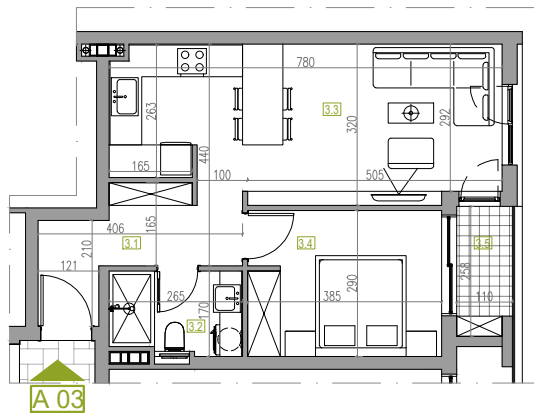

## APARTMENT NUMBER 3

FLOOR: 1  
ROOMS: 1  
SQUARE M: 48.19 m<sup>2</sup>

### APARTMENT NUMBER 3

	NAME	Square M
3.1	Hallway	6.64 m <sup>2</sup>
3.2	Bathroom / WC	4.25 m <sup>2</sup>
3.3	Living / Eating / Cooking	23.43 m <sup>2</sup>
3.4	Room	11.10 m <sup>2</sup>
3.5	Terrace	2.76 m <sup>2</sup>

**APARTMENT NUMBER 3** 48.19 m<sup>2</sup>