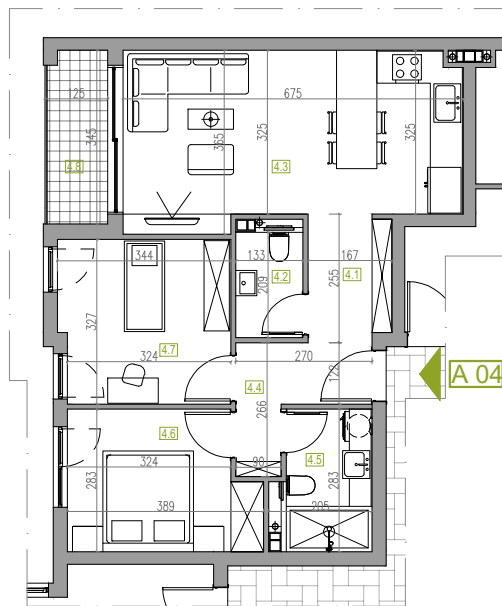

APARTMENT NUMBER 4

FLOOR: 1
ROOMS: 2
SQUARE M: 64.12 m²

APARTMENT NUMBER 4

	NAME	Square M
4.1	Hallway	6.07 m ²
4.2	WC	2.77 m ²
4.3	Living / Eating / Cooking	22.73 m ²
4.4	Hallway	3.12 m ²
4.5	Bathroom / WC	4.32 m ²
4.6	Room	10.07 m ²
4.7	Room	10.96 m ²
4.8	Terrace	4.08 m ²
APARTMENT NUMBER 4		64.12 m²