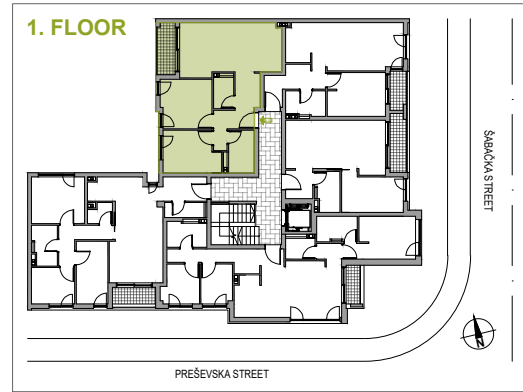

APARTMENT NUMBER 4

FLOOR: 1
ROOMS: 2
SQUARE M: 64.12 m²

APARTMENT NUMBER 4

	NAME	Square M
4.1	Hallway	6.07 m ²
4.2	WC	2.77 m ²
4.3	Living / Eating / Cooking	22.73 m ²
4.4	Hallway	3.12 m ²
4.5	Bathroom / WC	4.32 m ²
4.6	Room	10.07 m ²
4.7	Room	10.96 m ²
4.8	Terrace	4.08 m ²
APARTMENT NUMBER 4		64.12 m²