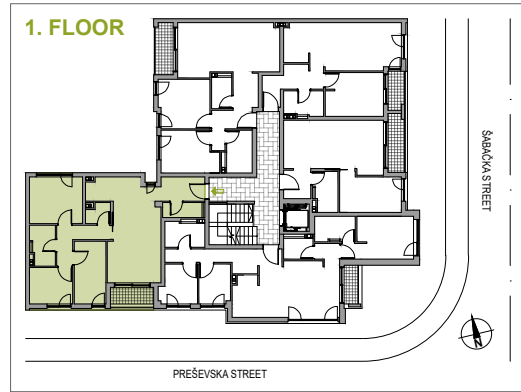

APARTMENT NUMBER 5

FLOOR: 1  
 ROOMS: 2.5  
 SQUARE M: 73.03 m<sup>2</sup>

APARTMENT NUMBER 5

	NAME	Square M
5.1	Hallway	4.86 m <sup>2</sup>
5.2	WC	2.60 m <sup>2</sup>
5.3	Living / Eating / Cooking	24.67 m <sup>2</sup>
5.4	Hallway	5.21 m <sup>2</sup>
5.5	Laundry Room	2.02 m <sup>2</sup>
5.6	Bathroom / WC	4.13 m <sup>2</sup>
5.7	Room	10.85 m <sup>2</sup>
5.8	Room 1/2	6.84 m <sup>2</sup>
5.9	Room 1/2	8.71 m <sup>2</sup>
5.10	Terrace	3.13 m <sup>2</sup>
APARTMENT NUMBER 5		73.03 m <sup>2</sup>