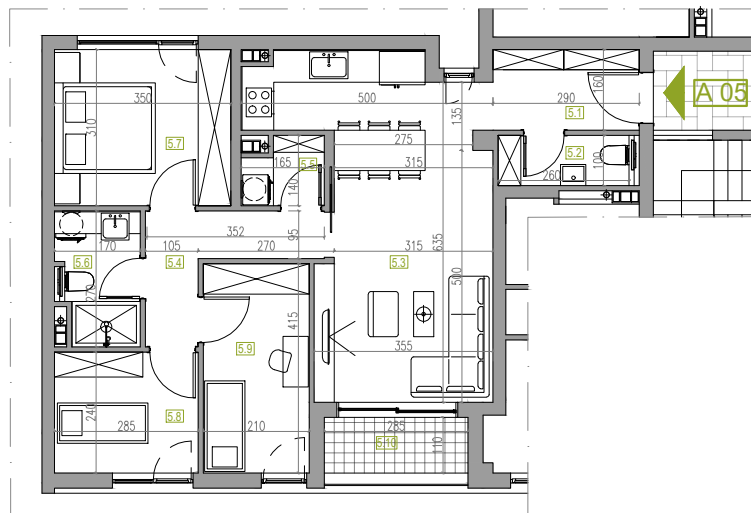

APARTMENT NUMBER 5

FLOOR: 1  
 ROOMS: 2.5  
 SQUARE M: 73.03 m<sup>2</sup>

APARTMENT NUMBER 5

	NAME	Square M
5.1	Hallway	4.86 m <sup>2</sup>
5.2	WC	2.60 m <sup>2</sup>
5.3	Living / Eating / Cooking	24.67 m <sup>2</sup>
5.4	Hallway	5.21 m <sup>2</sup>
5.5	Laundry Room	2.02 m <sup>2</sup>
5.6	Bathroom / WC	4.13 m <sup>2</sup>
5.7	Room	10.85 m <sup>2</sup>
5.8	Room 1/2	6.84 m <sup>2</sup>
5.9	Room 1/2	8.71 m <sup>2</sup>
5.10	Terrace	3.13 m <sup>2</sup>
APARTMENT NUMBER 5		73.03 m <sup>2</sup>