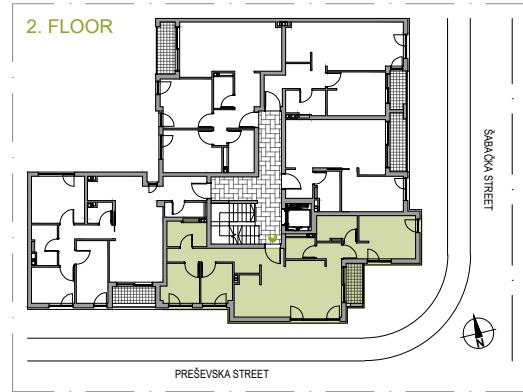

## APARTMENT NUMBER 6

FLOOR: 2  
ROOMS: 2.5  
SQUARE M: 72.27 m<sup>2</sup>

### APARTMENT NUMBER 6

	NAME	Square M
6.1	Hallway	4.72 m <sup>2</sup>
6.2	Living / Eating / Cooking	23.51 m <sup>2</sup>
6.3	Hallway	4.00 m <sup>2</sup>
6.4	Bathroom / WC	4.34 m <sup>2</sup>
6.5	Room 1/2	6.15 m <sup>2</sup>
6.6	Room 1/2	5.48 m <sup>2</sup>
6.7	Hallway	2.24 m <sup>2</sup>
6.8	WC	2.70 m <sup>2</sup>
6.9	Room	11.72 m <sup>2</sup>
6.10	Bathroom / WC	4.42 m <sup>2</sup>
6.11	Terrace	2.98 m <sup>2</sup>
<b>APARTMENT NUMBER 6</b>		<b>72.27 m<sup>2</sup></b>