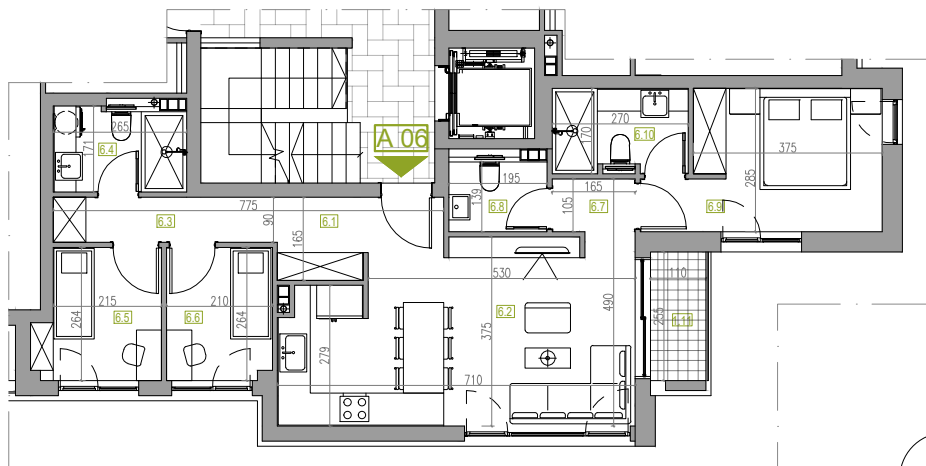

## APARTMENT NUMBER 6

FLOOR: 2  
ROOMS: 2.5  
SQUARE M: 72.27 m<sup>2</sup>

### APARTMENT NUMBER 6

	NAME	Square M
6.1	Hallway	4.72 m <sup>2</sup>
6.2	Living / Eating / Cooking	23.51 m <sup>2</sup>
6.3	Hallway	4.00 m <sup>2</sup>
6.4	Bathroom / WC	4.34 m <sup>2</sup>
6.5	Room 1/2	6.15 m <sup>2</sup>
6.6	Room 1/2	5.48 m <sup>2</sup>
6.7	Hallway	2.24 m <sup>2</sup>
6.8	WC	2.70 m <sup>2</sup>
6.9	Room	11.72 m <sup>2</sup>
6.10	Bathroom / WC	4.42 m <sup>2</sup>
6.11	Terrace	2.98 m <sup>2</sup>
<b>APARTMENT NUMBER 6</b>		<b>72.27 m<sup>2</sup></b>