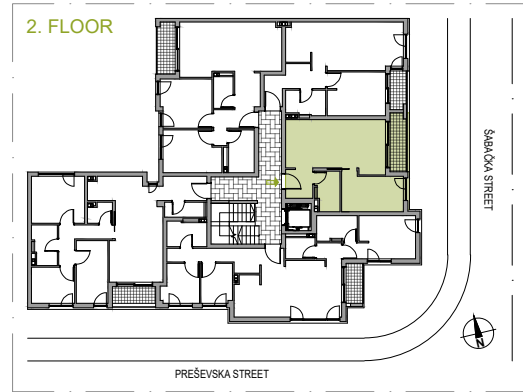

## APARTMENT NUMBER 7

FLOOR: 2  
ROOMS: 0.5  
SQUARE M: 43.76 m<sup>2</sup>

### APARTMENT NUMBER 7

	NAME	Square M
7.1	Hallway	3.48 m <sup>2</sup>
7.2	Pantry	21.97 m <sup>2</sup>
7.3	Bathroom / WC	4.10 m <sup>2</sup>
7.4	Room 1/2	10.00 m <sup>2</sup>
7.5	Terrace	4.21 m <sup>2</sup>
<b>APARTMENT NUMBER 7</b>		<b>43.76 m<sup>2</sup></b>