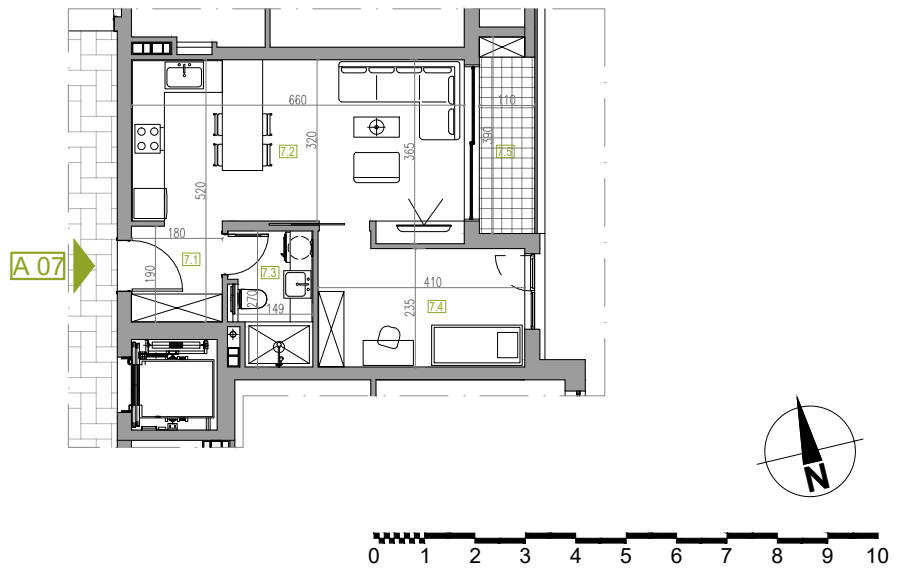

## APARTMENT NUMBER 7

FLOOR: 2  
ROOMS: 0.5  
SQUARE M: 43.76 m<sup>2</sup>

### APARTMENT NUMBER 7

	NAME	Square M
7.1	Hallway	3.48 m <sup>2</sup>
7.2	Pantry	21.97 m <sup>2</sup>
7.3	Bathroom / WC	4.10 m <sup>2</sup>
7.4	Room 1/2	10.00 m <sup>2</sup>
7.5	Terrace	4.21 m <sup>2</sup>
<b>APARTMENT NUMBER 7</b>		<b>43.76 m<sup>2</sup></b>