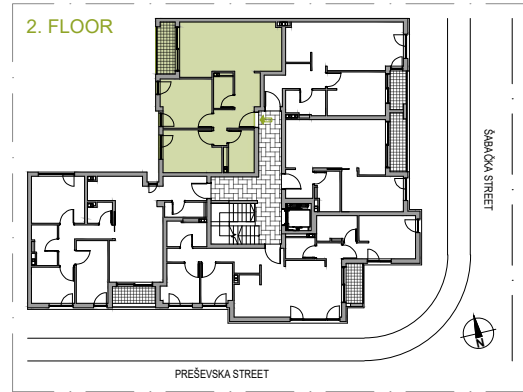

APARTMENT NUMBER 9

FLOOR: 2
ROOMS: 2
SQUARE M: 64.04 m²

APARTMENT NUMBER 9

NAME	Square M
9.1 Hallway	5.80 m ²
9.2 WC	2.71 m ²
9.3 Living / Eating / Cooking	22.73 m ²
9.4 Hallway	2.68 m ²
9.5 Bathroom / WC	4.81 m ²
9.6 Room	10.26 m ²
9.7 Room 1/2	10.96 m ²
9.8 Terrace	4.08 m ²
APARTMENT NUMBER 9	64.04 m²