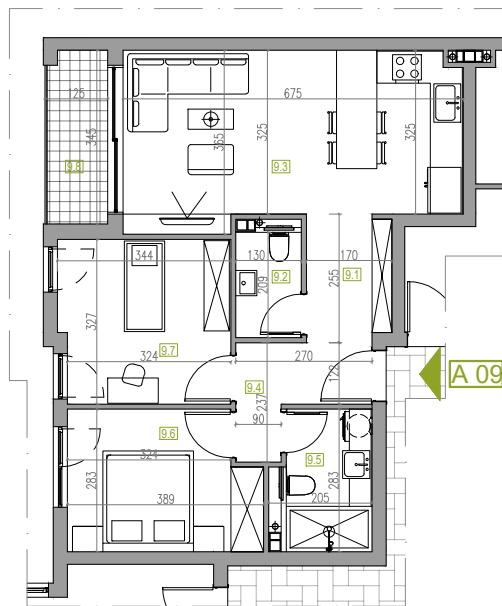

APARTMENT NUMBER 9

FLOOR: 2
ROOMS: 2
SQUARE M: 64.04 m²

APARTMENT NUMBER 9

NAME	Square M
9.1 Hallway	5.80 m ²
9.2 WC	2.71 m ²
9.3 Living / Eating / Cooking	22.73 m ²
9.4 Hallway	2.68 m ²
9.5 Bathroom / WC	4.81 m ²
9.6 Room	10.26 m ²
9.7 Room 1/2	10.96 m ²
9.8 Terrace	4.08 m ²
APARTMENT NUMBER 9	64.04 m²