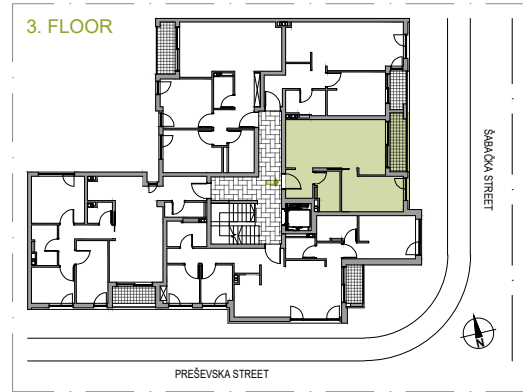

## APARTMENT NUMBER 12

FLOOR: 3  
ROOMS: 0.5  
SQUARE M: 43.76 m<sup>2</sup>

### APARTMENT NUMBER 12

	NAME	Square M
12.1	Hallway	3.48 m <sup>2</sup>
12.2	Living / Eating / Cooking	21.97 m <sup>2</sup>
12.3	Bathroom / WC	4.10 m <sup>2</sup>
12.4	Room 1/2	10.00 m <sup>2</sup>
12.5	Terrace	4.21 m <sup>2</sup>
<b>APARTMENT NUMBER 12</b>		<b>43.76 m<sup>2</sup></b>