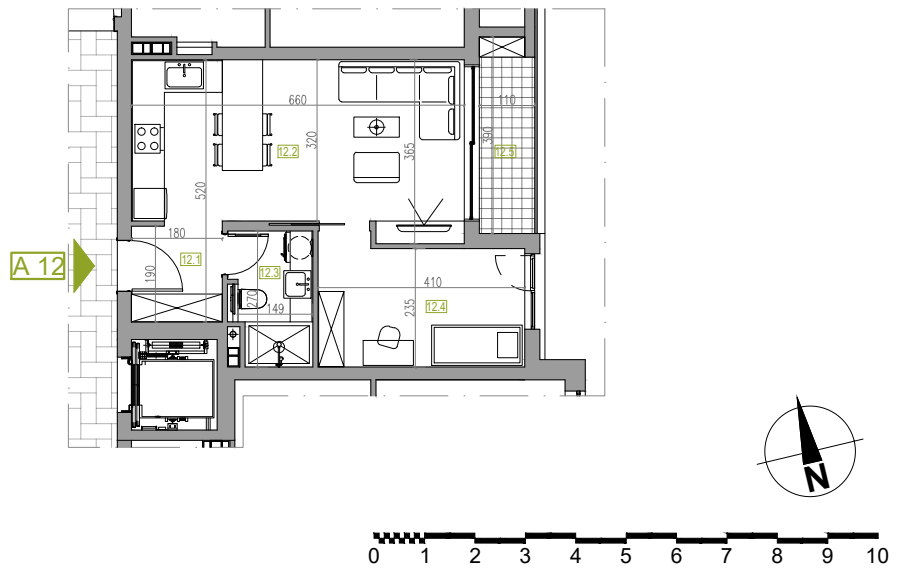

## APARTMENT NUMBER 12

FLOOR: 3  
ROOMS: 0.5  
SQUARE M: 43.76 m<sup>2</sup>

### APARTMENT NUMBER 12

	NAME	Square M
12.1	Hallway	3.48 m <sup>2</sup>
12.2	Living / Eating / Cooking	21.97 m <sup>2</sup>
12.3	Bathroom / WC	4.10 m <sup>2</sup>
12.4	Room 1/2	10.00 m <sup>2</sup>
12.5	Terrace	4.21 m <sup>2</sup>
<b>APARTMENT NUMBER 12</b>		<b>43.76 m<sup>2</sup></b>