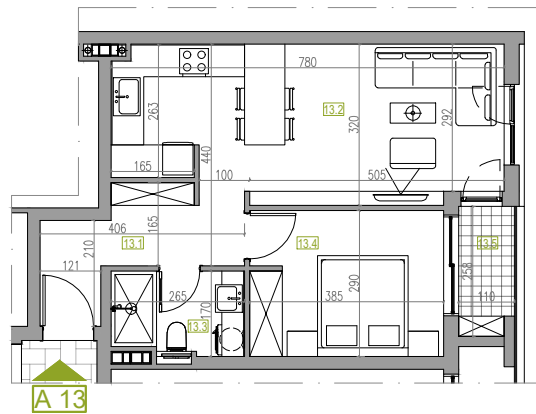

## APARTMENT NUMBER 13

FLOOR: 3  
ROOMS: 1  
SQUARE M: 48.19 m<sup>2</sup>

### APARTMENT NUMBER 13

	NAME	Square M
13.1	Hallway	6.64 m <sup>2</sup>
13.2	Living / Eating / Cooking	23.43 m <sup>2</sup>
13.3	Bathroom / WC	4.25 m <sup>2</sup>
13.4	Room	11.10 m <sup>2</sup>
13.5	Terrace	2.76 m <sup>2</sup>
<b>APARTMENT NUMBER 13</b>		<b>48.19 m<sup>2</sup></b>