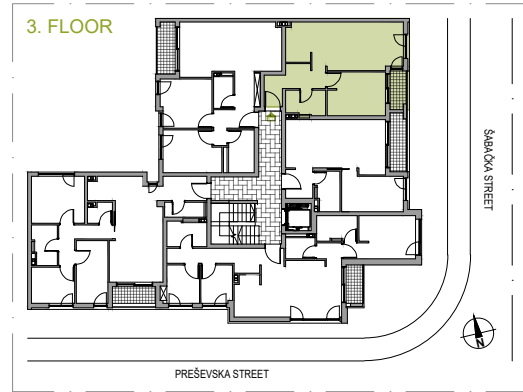

## APARTMENT NUMBER 13

FLOOR: 3  
ROOMS: 1  
SQUARE M: 48.19 m<sup>2</sup>

### APARTMENT NUMBER 13

	NAME	Square M
13.1	Hallway	6.64 m <sup>2</sup>
13.2	Living / Eating / Cooking	23.43 m <sup>2</sup>
13.3	Bathroom / WC	4.25 m <sup>2</sup>
13.4	Room	11.10 m <sup>2</sup>
13.5	Terrace	2.76 m <sup>2</sup>
<b>APARTMENT NUMBER 13</b>		<b>48.19 m<sup>2</sup></b>