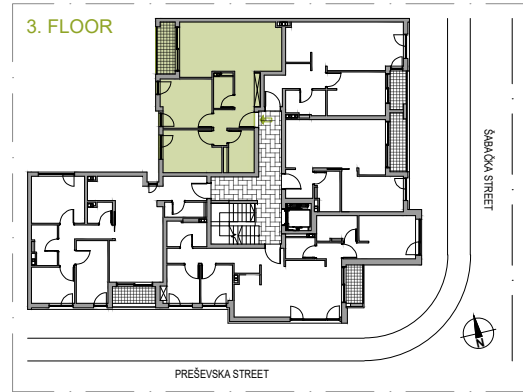

## APARTMENT NUMBER 14

FLOOR: 3  
ROOMS: 2  
SQUARE M: 64.04 m<sup>2</sup>

### APARTMENT NUMBER 14

NAME	Square M
14.1 Hallway	5.80 m <sup>2</sup>
14.2 WC	2.71 m <sup>2</sup>
14.3 Living / Eating / Cooking	22.73 m <sup>2</sup>
14.4 Hallway	2.68 m <sup>2</sup>
14.5 Bathroom / WC	4.81 m <sup>2</sup>
14.6 Room	10.26 m <sup>2</sup>
14.7 Room	10.96 m <sup>2</sup>
14.8 Terrace	4.08 m <sup>2</sup>
<b>APARTMENT NUMBER 14</b>	<b>64.04 m<sup>2</sup></b>