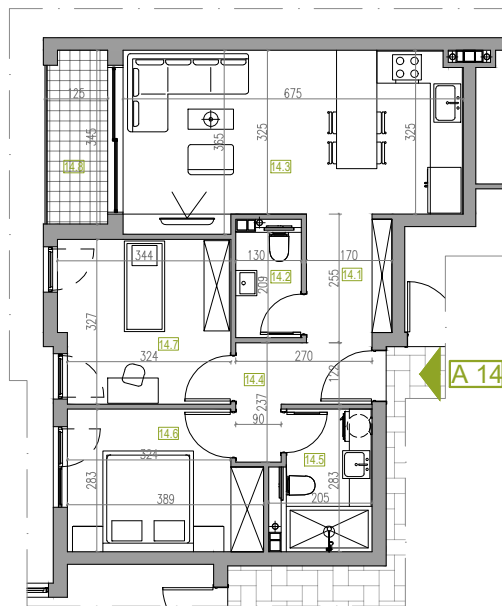

## APARTMENT NUMBER 14

FLOOR: 3  
ROOMS: 2  
SQUARE M: 64.04 m<sup>2</sup>

### APARTMENT NUMBER 14

NAME	Square M
14.1 Hallway	5.80 m <sup>2</sup>
14.2 WC	2.71 m <sup>2</sup>
14.3 Living / Eating / Cooking	22.73 m <sup>2</sup>
14.4 Hallway	2.68 m <sup>2</sup>
14.5 Bathroom / WC	4.81 m <sup>2</sup>
14.6 Room	10.26 m <sup>2</sup>
14.7 Room	10.96 m <sup>2</sup>
14.8 Terrace	4.08 m <sup>2</sup>
<b>APARTMENT NUMBER 14</b>	<b>64.04 m<sup>2</sup></b>