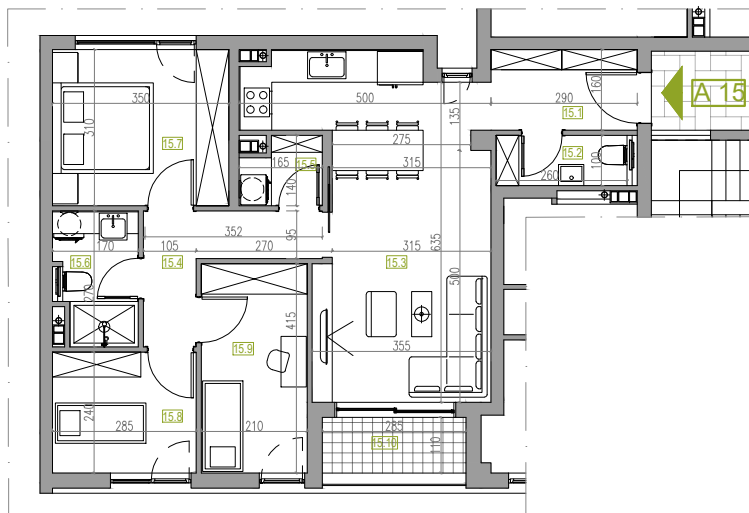

APARTMENT NUMBER 15

FLOOR: 3
ROOMS: 2.5
SQUARE M: 73.10 m²

APARTMENT NUMBER 15

	NAME	Square M
15.1	Hallway	4.86 m ²
15.2	WC	2.60 m ²
15.3	Living / Eating / Cooking	24.66 m ²
15.4	Hallway	5.21 m ²
15.5	Laundry Room	2.09 m ²
15.6	Bathroom / WC	4.13 m ²
15.7	Room	10.85 m ²
15.8	Room 1/2	6.84 m ²
15.9	Room 1/2	8.71 m ²
15.10	Terrace	3.14 m ²
APARTMENT NUMBER 15		73.10 m²