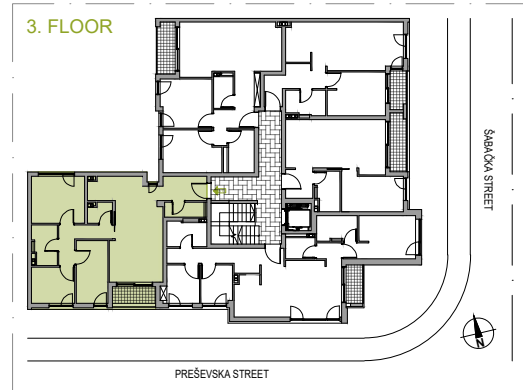

APARTMENT NUMBER 15

FLOOR: 3
ROOMS: 2.5
SQUARE M: 73.10 m²

APARTMENT NUMBER 15

	NAME	Square M
15.1	Hallway	4.86 m ²
15.2	WC	2.60 m ²
15.3	Living / Eating / Cooking	24.66 m ²
15.4	Hallway	5.21 m ²
15.5	Laundry Room	2.09 m ²
15.6	Bathroom / WC	4.13 m ²
15.7	Room	10.85 m ²
15.8	Room 1/2	6.84 m ²
15.9	Room 1/2	8.71 m ²
15.10	Terrace	3.14 m ²
APARTMENT NUMBER 15		73.10 m²