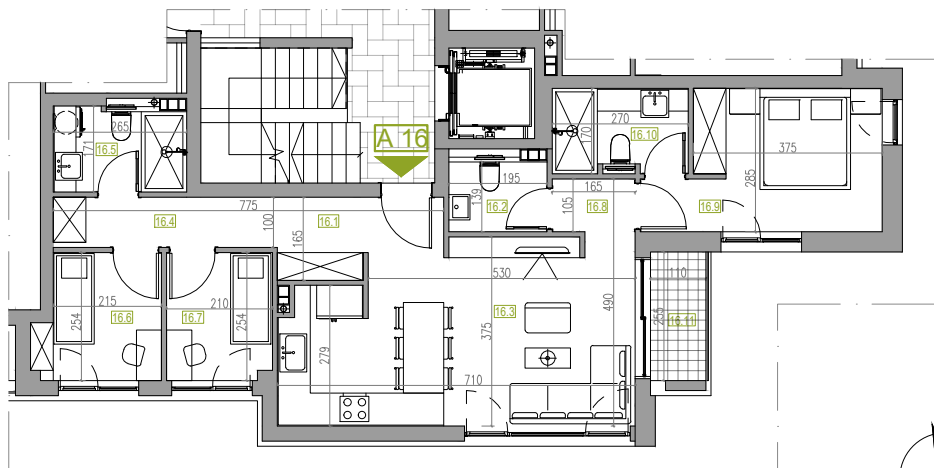

APARTMENT NUMBER 16

FLOOR: 4
ROOMS: 2.5
SQUARE M: 72.29 m²

APARTMENT NUMBER 16

	NAME	Square M
16.1	Hallway	4.72 m ²
16.2	WC	2.70 m ²
16.3	Living / Eating / Cooking	23.51 m ²
16.4	Hallway	4.45 m ²
16.5	Bathroom / WC	4.34 m ²
16.6	Room 1/2	5.94 m ²
16.7	Room 1/2	5.27 m ²
16.8	Hallway	2.24 m ²
16.9	Room	11.72 m ²
16.10	Bathroom / WC	4.42 m ²
16.11	Terrace	2.98 m ²
APARTMENT NUMBER 16		72.29 m²