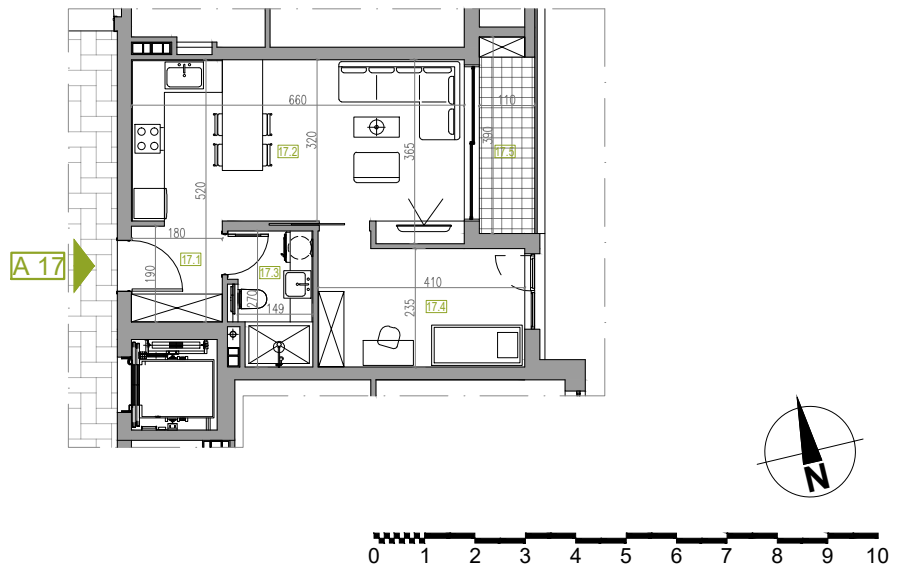

APARTMENT NUMBER 17

FLOOR: 4
ROOMS: 0.5
SQUARE M: 43.76 m²

APARTMENT NUMBER 17

	NAME	Square M
17.1	Hallway	3.48 m ²
17.2	Living / Eating / Cooking	21.97 m ²
17.3	Bathroom / WC	4.10 m ²
17.4	Room 1/2	10.00 m ²
17.5	Terrace	4.21 m ²
APARTMENT NUMBER 17		43.76 m²