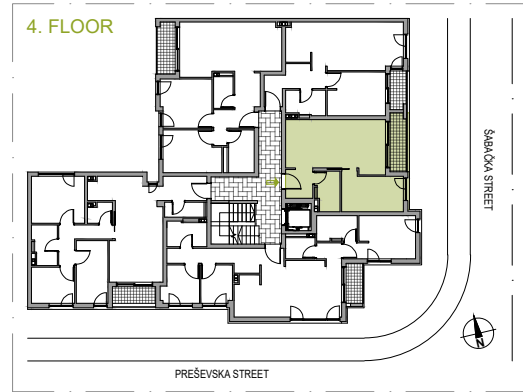

APARTMENT NUMBER 17

FLOOR: 4
ROOMS: 0.5
SQUARE M: 43.76 m²

APARTMENT NUMBER 17

	NAME	Square M
17.1	Hallway	3.48 m ²
17.2	Living / Eating / Cooking	21.97 m ²
17.3	Bathroom / WC	4.10 m ²
17.4	Room 1/2	10.00 m ²
17.5	Terrace	4.21 m ²
APARTMENT NUMBER 17		43.76 m²