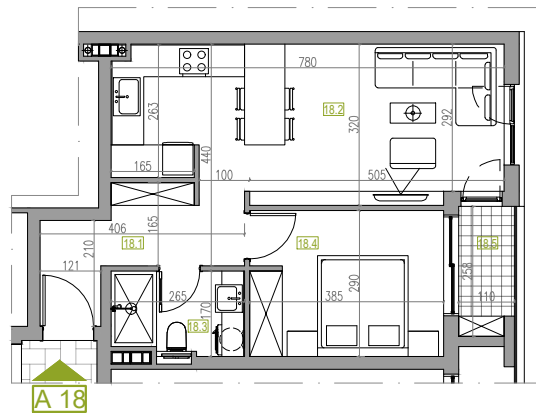

## APARTMENT NUMBER 18

FLOOR: 4  
ROOMS: 1  
SQUARE M: 48.19 m<sup>2</sup>

### APARTMENT NUMBER 18

	NAME	Square M
18.1	Hallway	6.64 m <sup>2</sup>
18.2	Living / Eating / Cooking	23.43 m <sup>2</sup>
18.3	Bathroom / WC	4.25 m <sup>2</sup>
18.4	Room	11.10 m <sup>2</sup>
18.5	Terrace	2.76 m <sup>2</sup>
<b>APARTMENT NUMBER 18</b>		<b>48.19 m<sup>2</sup></b>