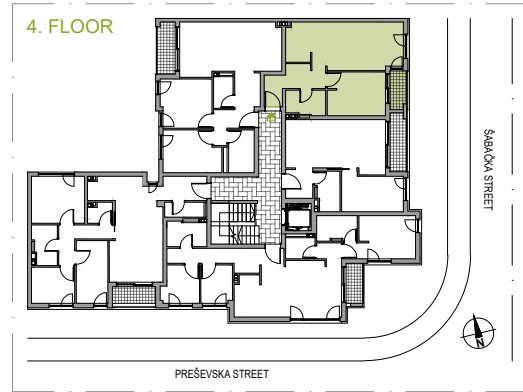

## APARTMENT NUMBER 18

FLOOR: 4  
ROOMS: 1  
SQUARE M: 48.19 m<sup>2</sup>

### APARTMENT NUMBER 18

	NAME	Square M
18.1	Hallway	6.64 m <sup>2</sup>
18.2	Living / Eating / Cooking	23.43 m <sup>2</sup>
18.3	Bathroom / WC	4.25 m <sup>2</sup>
18.4	Room	11.10 m <sup>2</sup>
18.5	Terrace	2.76 m <sup>2</sup>
<b>APARTMENT NUMBER 18</b>		<b>48.19 m<sup>2</sup></b>