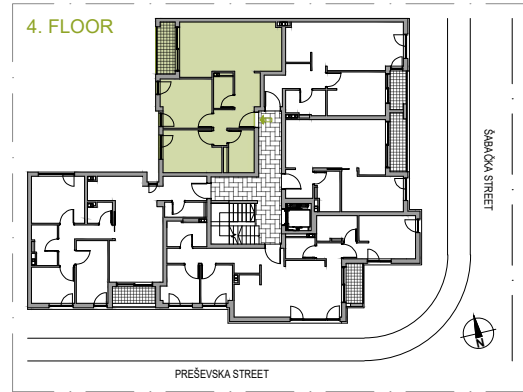

APARTMENT NUMBER 19

FLOOR: 4
ROOMS: 2
SQUARE M: 64.04 m²

APARTMENT NUMBER 19

NAME	Square M
19.1 Hallway	5.80 m ²
19.2 WC	2.71 m ²
19.3 Living / Eating / Cooking	22.73 m ²
19.4 Hallway	2.68 m ²
19.5 Bathroom / WC	4.81 m ²
19.6 Room	10.26 m ²
19.7 Room	10.96 m ²
19.8 Terrace	4.08 m ²

APARTMENT NUMBER 19

64.04 m²