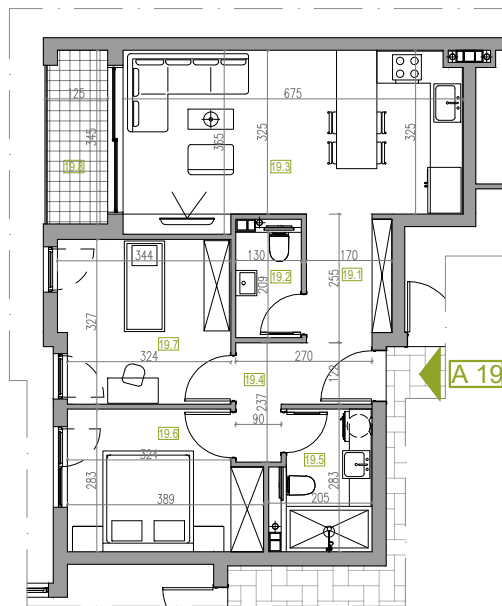

APARTMENT NUMBER 19

FLOOR: 4
ROOMS: 2
SQUARE M: 64.04 m²

APARTMENT NUMBER 19

NAME	Square M
19.1 Hallway	5.80 m ²
19.2 WC	2.71 m ²
19.3 Living / Eating / Cooking	22.73 m ²
19.4 Hallway	2.68 m ²
19.5 Bathroom / WC	4.81 m ²
19.6 Room	10.26 m ²
19.7 Room	10.96 m ²
19.8 Terrace	4.08 m ²

APARTMENT NUMBER 19

64.04 m²