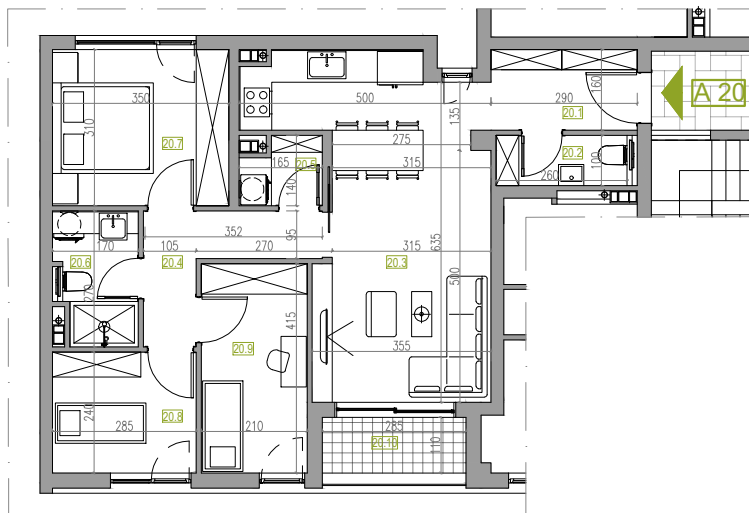

APARTMENT NUMBER 20

FLOOR: 4
ROOMS: 2.5
SQUARE M: 73.10 m²

APARTMENT NUMBER 20

	NAME	Square M
20.1	Hallway	4.86 m ²
20.2	WC	2.60 m ²
20.3	Living / Eating / Cooking	24.66 m ²
20.4	Hallway	5.21 m ²
20.5	Laundry Room	2.09 m ²
20.6	Bathroom / WC	4.13 m ²
20.7	Room	10.85 m ²
20.8	Room 1/2	6.84 m ²
20.9	Room 1/2	8.71 m ²
20.10	Terrace	3.14 m ²
APARTMENT NUMBER 20		73.10 m²