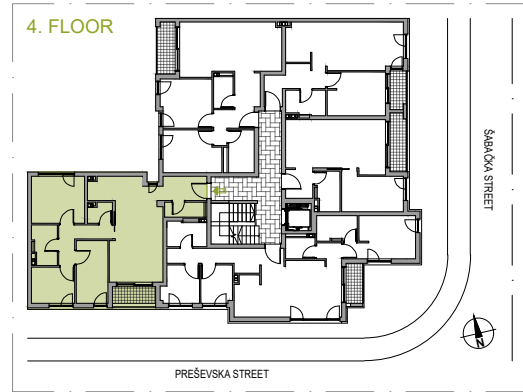

APARTMENT NUMBER 20

FLOOR: 4
ROOMS: 2.5
SQUARE M: 73.10 m²

APARTMENT NUMBER 20

	NAME	Square M
20.1	Hallway	4.86 m ²
20.2	WC	2.60 m ²
20.3	Living / Eating / Cooking	24.66 m ²
20.4	Hallway	5.21 m ²
20.5	Laundry Room	2.09 m ²
20.6	Bathroom / WC	4.13 m ²
20.7	Room	10.85 m ²
20.8	Room 1/2	6.84 m ²
20.9	Room 1/2	8.71 m ²
20.10	Terrace	3.14 m ²
APARTMENT NUMBER 20		73.10 m²