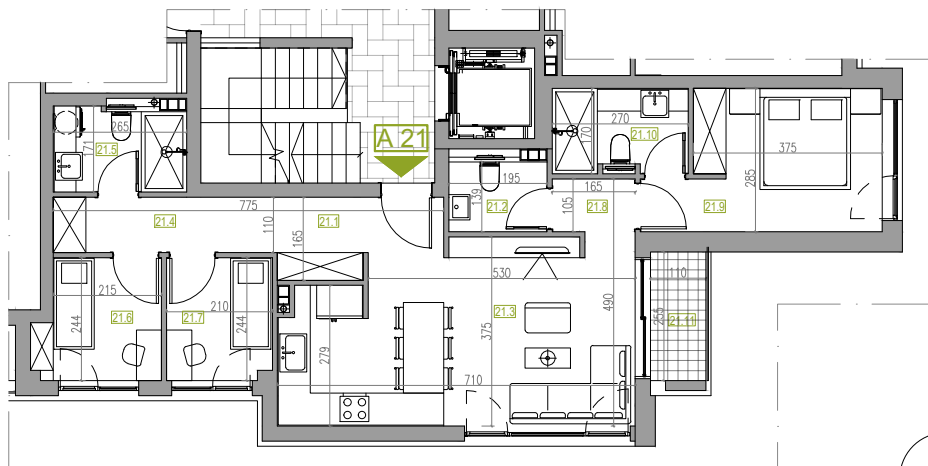

APARTMENT NUMBER 21

FLOOR: 5
ROOMS: 2.5
SQUARE M: 72.20 m²

APARTMENT NUMBER 21

	NAME	Square M
21.1	Hallway	4.72 m ²
21.2	WC	2.70 m ²
21.3	Living / Eating / Cooking	23.51 m ²
21.4	Hallway	4.89 m ²
21.5	Bathroom / WC	4.34 m ²
21.6	Room 1/2	5.72 m ²
21.7	Room 1/2	5.06 m ²
21.8	Hallway	2.24 m ²
21.9	Room	11.72 m ²
21.10	Bathroom / WC	4.42 m ²
21.11	Terrace	2.87 m ²
APARTMENT NUMBER 21		72.20 m²