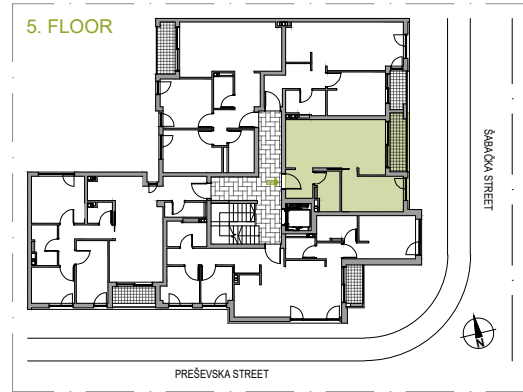

APARTMENT NUMBER 22

FLOOR: 5
ROOMS: 0.5
SQUARE M: 43.76 m²

APARTMENT NUMBER 22

	NAME	Square M
22.1	Hallway	3.48 m ²
22.2	Living / Eating / Cooking	21.97 m ²
22.3	Bathroom / WC	4.10 m ²
22.4	Room 1/2	10.00 m ²
22.5	Terrace	4.21 m ²
APARTMENT NUMBER 22		43.76 m²