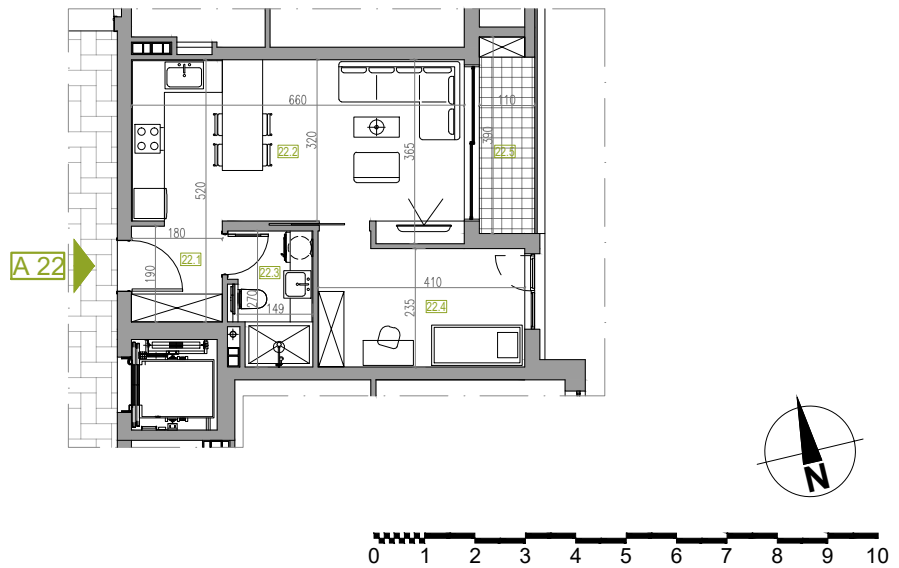

APARTMENT NUMBER 22

FLOOR: 5
ROOMS: 0.5
SQUARE M: 43.76 m²

APARTMENT NUMBER 22

	NAME	Square M
22.1	Hallway	3.48 m ²
22.2	Living / Eating / Cooking	21.97 m ²
22.3	Bathroom / WC	4.10 m ²
22.4	Room 1/2	10.00 m ²
22.5	Terrace	4.21 m ²
APARTMENT NUMBER 22		43.76 m²