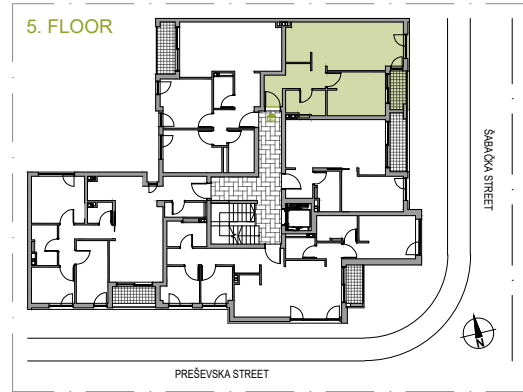

APARTMENT NUMBER 23

FLOOR: 5
ROOMS: 1
SQUARE M: 48.19 m²

APARTMENT NUMBER 23

	NAME	Square M
23.1	Hallway	6.64 m ²
23.2	Living / Eating / Cooking	23.43 m ²
23.3	Bathroom / WC	4.25 m ²
23.4	Room	11.10 m ²
23.5	Terrace	2.76 m ²
APARTMENT NUMBER 23		48.19 m²