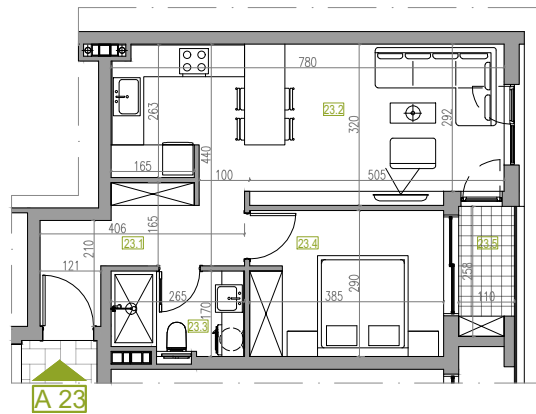

APARTMENT NUMBER 23

FLOOR: 5
ROOMS: 1
SQUARE M: 48.19 m²

APARTMENT NUMBER 23

	NAME	Square M
23.1	Hallway	6.64 m ²
23.2	Living / Eating / Cooking	23.43 m ²
23.3	Bathroom / WC	4.25 m ²
23.4	Room	11.10 m ²
23.5	Terrace	2.76 m ²
APARTMENT NUMBER 23		48.19 m²