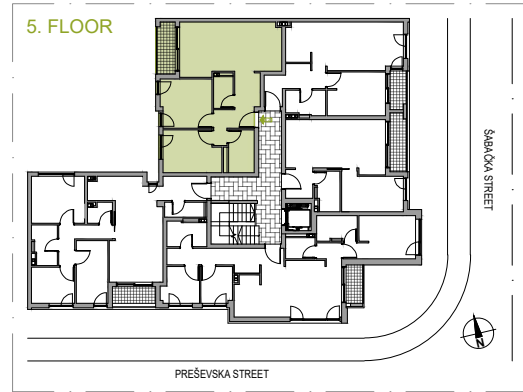

APARTMENT NUMBER 24

FLOOR: 5
ROOMS: 2
SQUARE M: 64.04 m²

APARTMENT NUMBER 24

	NAME	Square M
24.1	Hallway	5.80 m ²
24.2	WC	2.71 m ²
24.3	Living / Eating / Cooking	22.73 m ²
24.4	Hallway	2.68 m ²
24.5	Bathroom / WC	4.81 m ²
24.6	Room	10.26 m ²
24.7	Room	10.96 m ²
24.8	Terrace	4.08 m ²
APARTMENT NUMBER 24		64.04 m²