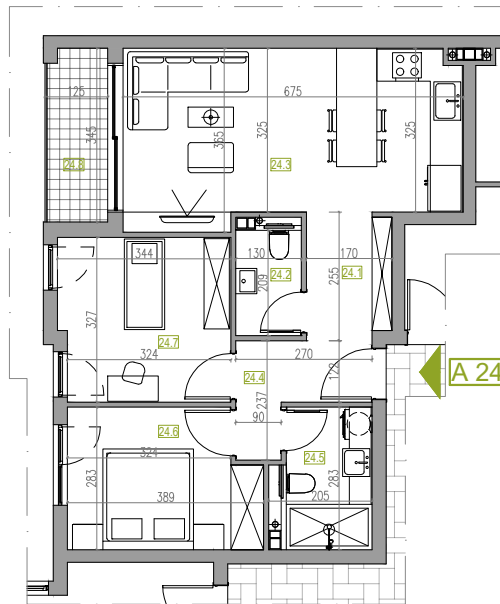

APARTMENT NUMBER 24

FLOOR: 5
ROOMS: 2
SQUARE M: 64.04 m²

APARTMENT NUMBER 24

	NAME	Square M
24.1	Hallway	5.80 m ²
24.2	WC	2.71 m ²
24.3	Living / Eating / Cooking	22.73 m ²
24.4	Hallway	2.68 m ²
24.5	Bathroom / WC	4.81 m ²
24.6	Room	10.26 m ²
24.7	Room	10.96 m ²
24.8	Terrace	4.08 m ²
APARTMENT NUMBER 24		64.04 m²