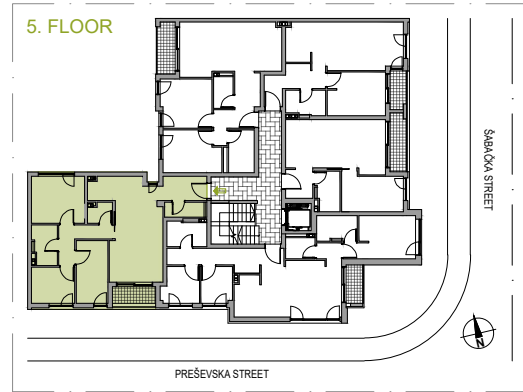

APARTMENT NUMBER 25

FLOOR: 5
ROOMS: 2.5
SQUARE M: 73.10 m²

APARTMENT NUMBER 25

	NAME	Square M
25.1	Hallway	4.86 m ²
25.2	WC	2.60 m ²
25.3	Living / Eating / Cooking	24.66 m ²
25.4	Hallway	5.21 m ²
25.5	Laundry Room	2.09 m ²
25.6	Bathroom / WC	4.13 m ²
25.7	Room	10.85 m ²
25.8	Room 1/2	6.84 m ²
25.9	Room 1/2	8.71 m ²
25.10	Terrace	3.14 m ²
APARTMENT NUMBER 25		73.10 m²