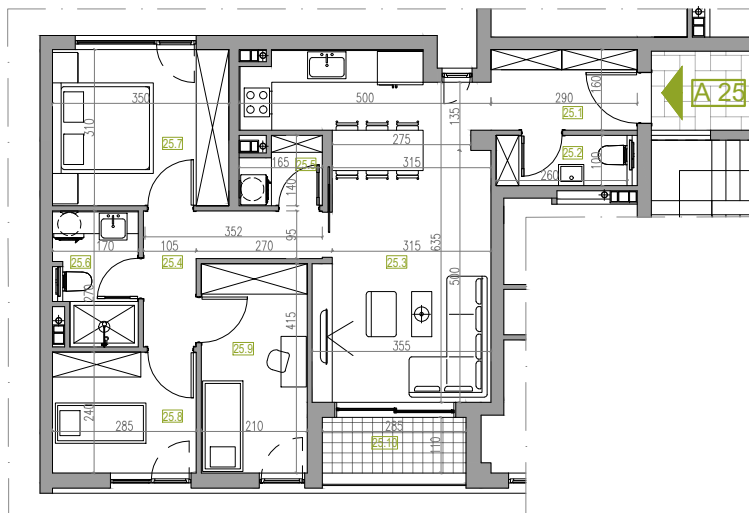

APARTMENT NUMBER 25

FLOOR: 5
ROOMS: 2.5
SQUARE M: 73.10 m²

APARTMENT NUMBER 25

	NAME	Square M
25.1	Hallway	4.86 m ²
25.2	WC	2.60 m ²
25.3	Living / Eating / Cooking	24.66 m ²
25.4	Hallway	5.21 m ²
25.5	Laundry Room	2.09 m ²
25.6	Bathroom / WC	4.13 m ²
25.7	Room	10.85 m ²
25.8	Room 1/2	6.84 m ²
25.9	Room 1/2	8.71 m ²
25.10	Terrace	3.14 m ²
APARTMENT NUMBER 25		73.10 m²