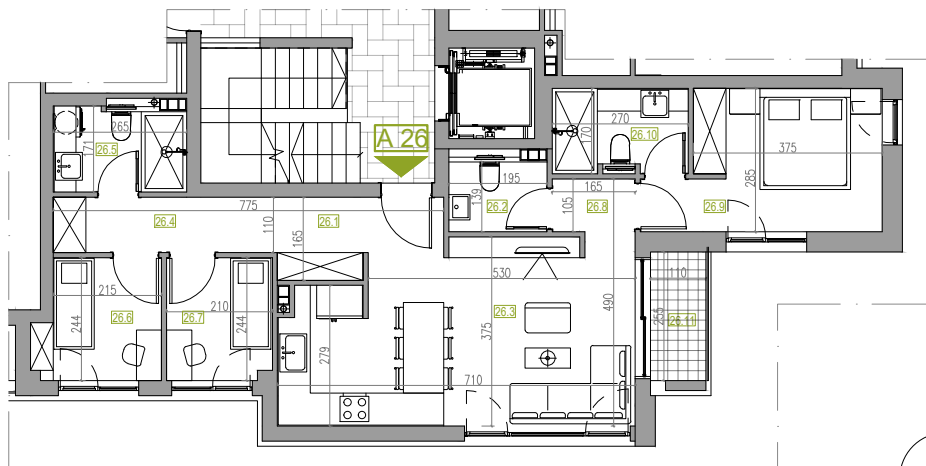

## APARTMENT NUMBER 26

FLOOR: 6  
ROOMS: 2.5  
SQUARE M: 72.31 m<sup>2</sup>

### APARTMENT NUMBER 26

	NAME	Square M
26.1	Hallway	4.72 m <sup>2</sup>
26.2	WC	2.70 m <sup>2</sup>
26.3	Living / Eating / Cooking	23.51 m <sup>2</sup>
26.4	Hallway	4.89 m <sup>2</sup>
26.5	Bathroom / WC	4.34 m <sup>2</sup>
26.6	Room 1/2	5.72 m <sup>2</sup>
26.7	Room 1/2	5.06 m <sup>2</sup>
26.8	Hallway	2.24 m <sup>2</sup>
26.9	Room	11.72 m <sup>2</sup>
26.10	Bathroom / WC	4.42 m <sup>2</sup>
26.11	Terrace	2.98 m <sup>2</sup>
<b>APARTMENT NUMBER 26</b>		<b>72.31 m<sup>2</sup></b>