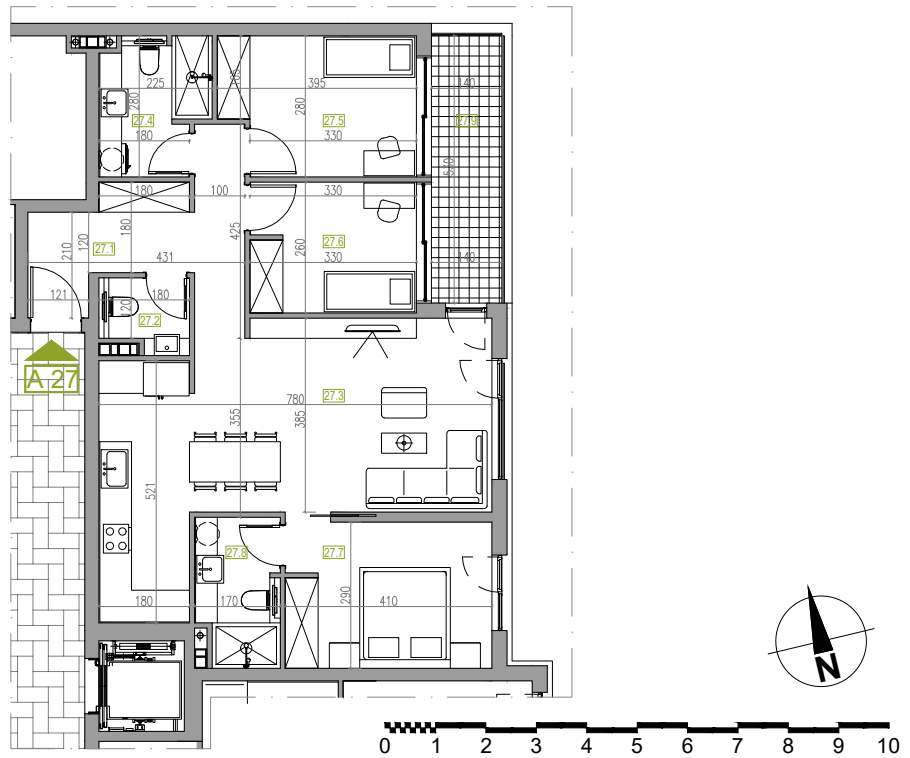

APARTMENT NUMBER 27

FLOOR: 6
ROOMS: 2.5
SQUARE M: 92.55 m²

APARTMENT NUMBER 27

	NAME	Square M
27.1	Hallway	10.39 m ²
27.2	WC	2.23 m ²
27.3	Living / Eating / Cooking	31.88 m ²
27.4	Bathroom / WC	5.40 m ²
27.5	Room	10.31 m ²
27.6	Room 1/2	8.51 m ²
27.7	Room	11.82 m ²
27.8	Bathroom / WC	4.58 m ²
27.9	Terrace	7.42 m ²
APARTMENT NUMBER 27		92.55 m²