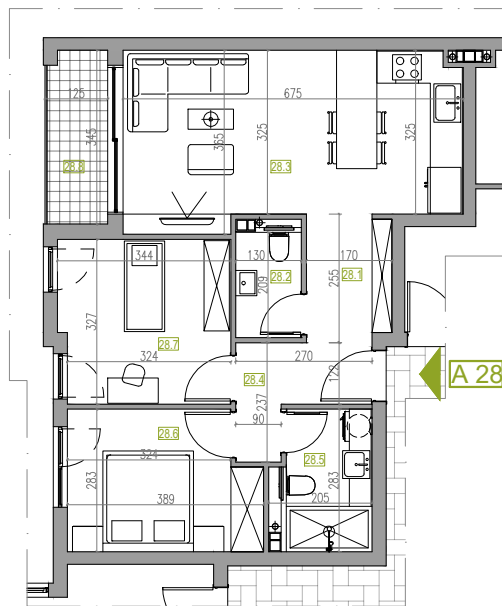

## APARTMENT NUMBER 28

FLOOR: 6  
ROOMS: 2  
SQUARE M: 64.04 m<sup>2</sup>

### APARTMENT NUMBER 28

	NAME	Square M
28.1	Hallway	5.80 m <sup>2</sup>
28.2	WC	2.71 m <sup>2</sup>
28.3	Living / Eating / Cooking	22.73 m <sup>2</sup>
28.4	Hallway	2.68 m <sup>2</sup>
28.5	Bathroom / WC	4.81 m <sup>2</sup>
28.6	Room	10.26 m <sup>2</sup>
28.7	Room	10.96 m <sup>2</sup>
28.8	Terrace	4.08 m <sup>2</sup>
<b>APARTMENT NUMBER 28</b>		<b>64.04 m<sup>2</sup></b>