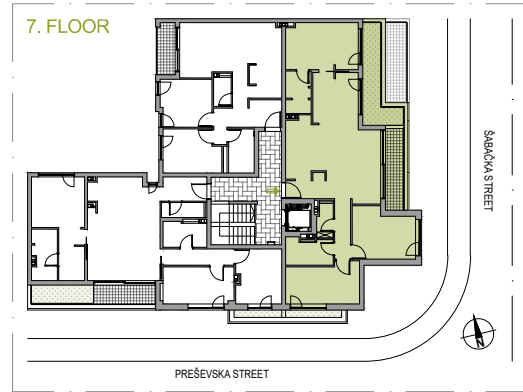

APARTMENT NUMBER 30

FLOOR: 7
ROOMS: 3
SQUARE M: 104.99 m²

APARTMENT NUMBER 30

	NAME	Square M
30.1	Hallway	3.75 m ²
30.2	WC	2.39 m ²
30.3	Living / Eating / Cooking	37.73 m ²
30.4	Hallway	4.20 m ²
30.5	Bathroom / WC	5.30 m ²
30.6	Room	12.67 m ²
30.7	Room	13.30 m ²
30.8	Room / Closet	14.63 m ²
30.9	Bathroom / WC	4.54 m ²
30.10	Terrace	6.48 m ²
APARTMENT NUMBER 30		104.99 m²