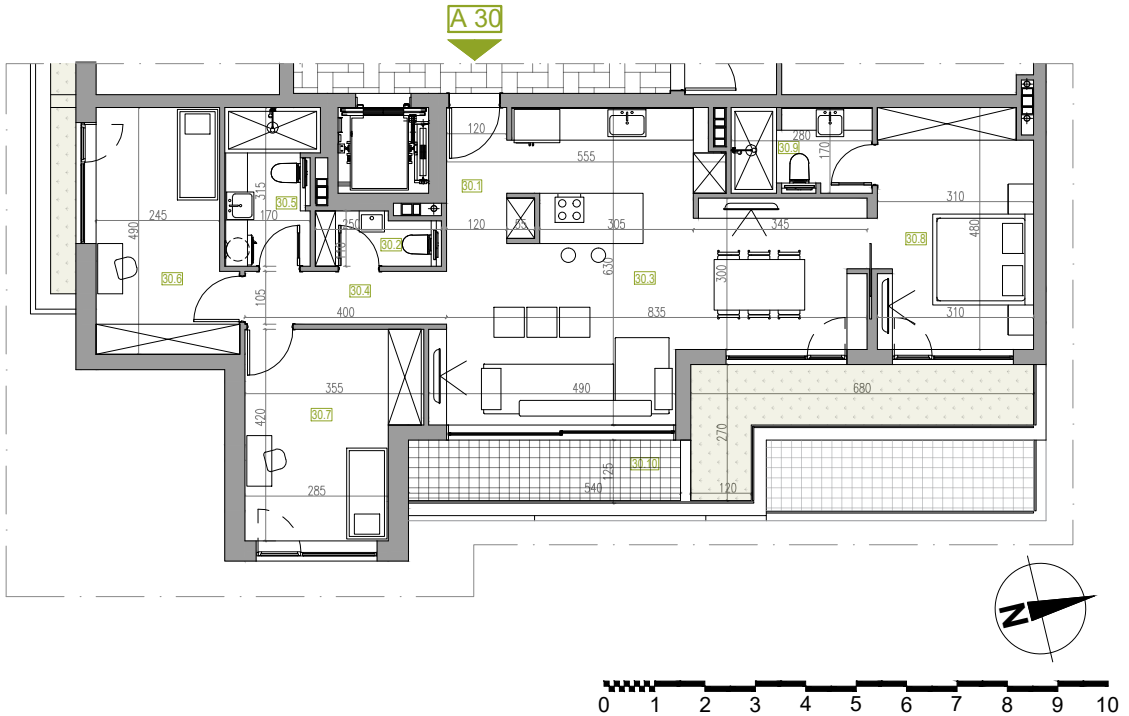

APARTMENT NUMBER 30

FLOOR: 7
ROOMS: 3
SQUARE M: 104.99 m²

APARTMENT NUMBER 30

	NAME	Square M
30.1	Hallway	3.75 m ²
30.2	WC	2.39 m ²
30.3	Living / Eating / Cooking	37.73 m ²
30.4	Hallway	4.20 m ²
30.5	Bathroom / WC	5.30 m ²
30.6	Room	12.67 m ²
30.7	Room	13.30 m ²
30.8	Room / Closet	14.63 m ²
30.9	Bathroom / WC	4.54 m ²
30.10	Terrace	6.48 m ²
APARTMENT NUMBER 30		104.99 m²