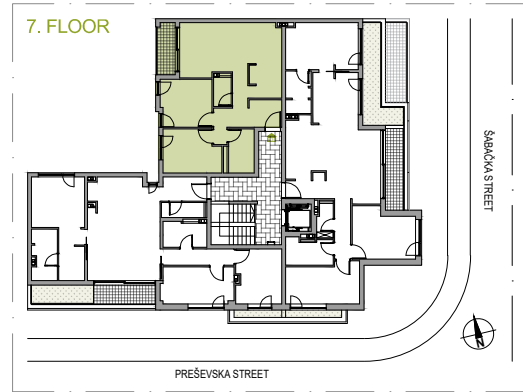

APARTMENT NUMBER 31

FLOOR: 7
ROOMS: 2
SQUARE M: 69.30 m²

APARTMENT NUMBER 31

	NAME	Square M
31.1	Hallway	7.78 m ²
31.2	WC	2.24 m ²
31.3	Living / Eating / Cooking	26.36 m ²
31.4	Hallway	2.57 m ²
31.5	Bathroom / WC	4.98 m ²
31.6	Room	10.65 m ²
31.7	Room	10.64 m ²
31.8	Terrace	4.08 m ²
APARTMENT NUMBER 31		69.30 m ²