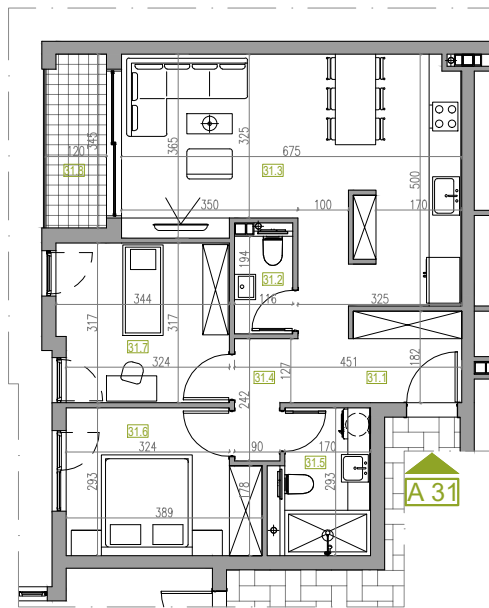

APARTMENT NUMBER 31

FLOOR: 7
ROOMS: 2
SQUARE M: 69.30 m²

APARTMENT NUMBER 31

	NAME	Square M
31.1	Hallway	7.78 m ²
31.2	WC	2.24 m ²
31.3	Living / Eating / Cooking	26.36 m ²
31.4	Hallway	2.57 m ²
31.5	Bathroom / WC	4.98 m ²
31.6	Room	10.65 m ²
31.7	Room	10.64 m ²
31.8	Terrace	4.08 m ²
APARTMENT NUMBER 31		69.30 m ²