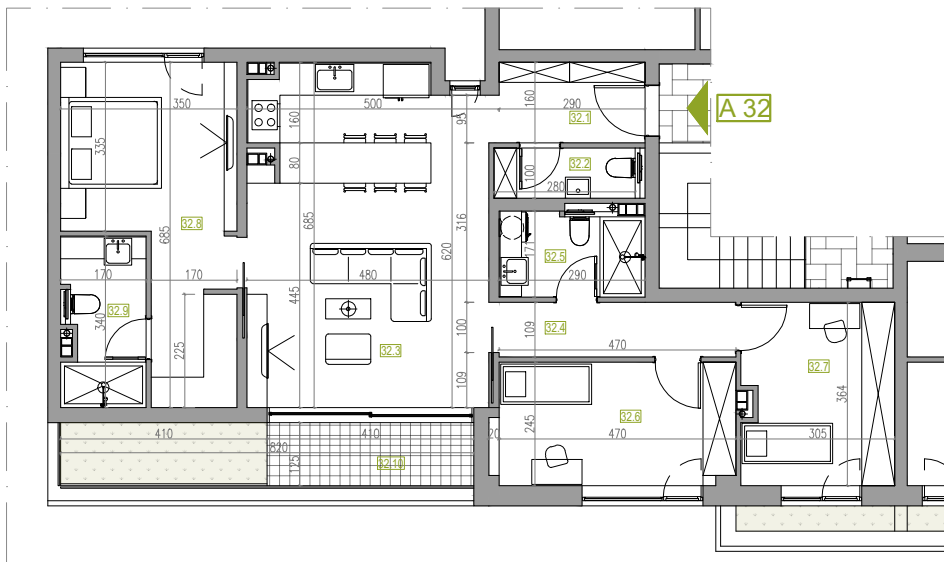

APARTMENT NUMBER 32

FLOOR: 7
ROOMS: 3
SQUARE M: 100.24 m²

APARTMENT NUMBER 32

NAME	Square M
32.1 Hallway	4.86 m ²
32.2 WC	2.80 m ²
32.3 Living / Eating / Cooking	31.59 m ²
32.4 Hallway	5.12 m ²
32.5 Bathroom / WC	4.76 m ²
32.6 Room	11.67 m ²
32.7 Room	10.85 m ²
32.8 Room / Closet	17.58 m ²
32.9 Bathroom / WC	5.37 m ²
32.10 Terrace	5.63 m ²
APARTMENT NUMBER 32	100.24 m²