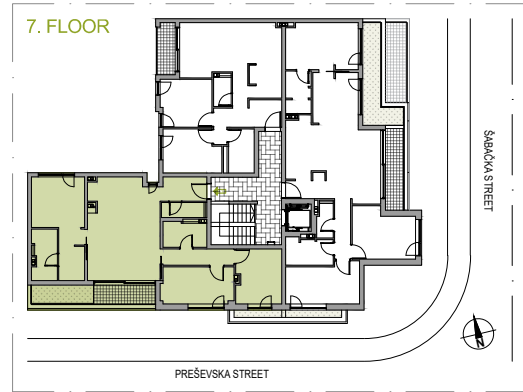

APARTMENT NUMBER 32

FLOOR: 7
ROOMS: 3
SQUARE M: 100.24 m²

APARTMENT NUMBER 32

NAME	Square M
32.1 Hallway	4.86 m ²
32.2 WC	2.80 m ²
32.3 Living / Eating / Cooking	31.59 m ²
32.4 Hallway	5.12 m ²
32.5 Bathroom / WC	4.76 m ²
32.6 Room	11.67 m ²
32.7 Room	10.85 m ²
32.8 Room / Closet	17.58 m ²
32.9 Bathroom / WC	5.37 m ²
32.10 Terrace	5.63 m ²
APARTMENT NUMBER 32	100.24 m²